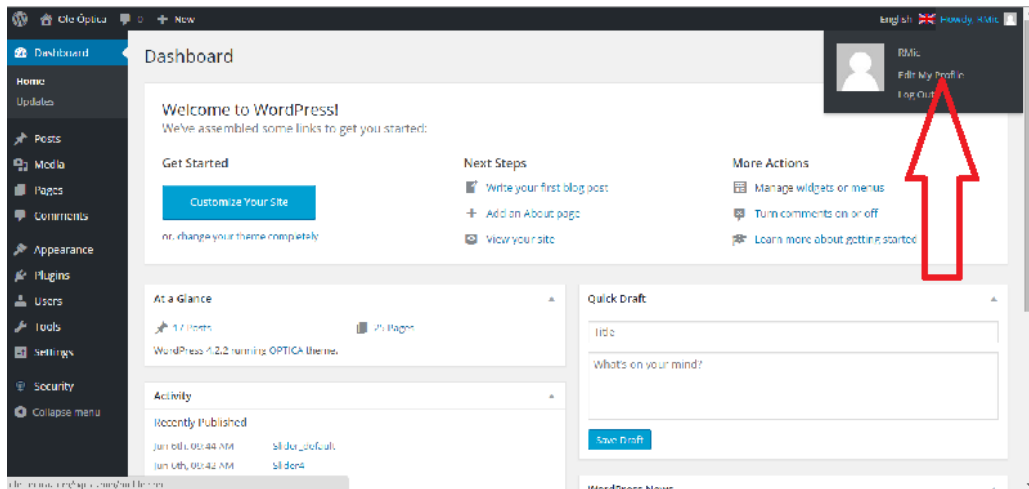

# The Wordpress Dashboard

- Open [Ole-Optica.com/login](http://Ole-Optica.com/login) in your browser.

If *English* is not chosen as the default language the following error-page shows:

- Type your username & password.
- Click on the blue *Log In* button.
- In case you have forgotten your password, please select the corresponding link.

- When the correct user-data has been entered the Wordpress Dashboard appears:

- To fold/unfold the Dashboard menu, click on *Collapse Menu* in the left hand sidebar

- To edit your user-account data, move the mouse over your username in the left/top corner and click on *Edit My Profile*.