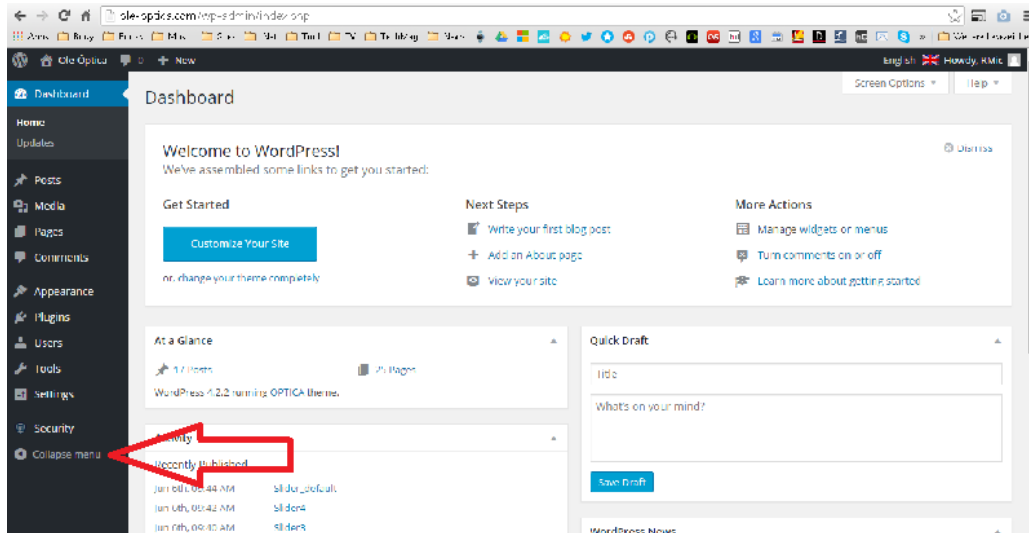

# The Wordpress Dashboard

- Open [Ole-Optica.com/login](http://Ole-Optica.com/login) in your browser.

If *English* is not chosen as the default language the following error-page shows:

- Type your username & password.
- Click on the blue *Log In* button.
- In case you have forgotten your password, please select the corresponding link.

- When the correct user-data has been entered the Wordpress Dashboard appears:

- To fold/unfold the Dashboard menu, click on *Collapse Menu* in the left hand sidebar

- To edit your user-account data, move the mouse over your username in the left/top corner and click on *Edit My Profile*.

- to open your homepage, move the mouse over the homepage name in the top/right corner and click on *Visit Site*.