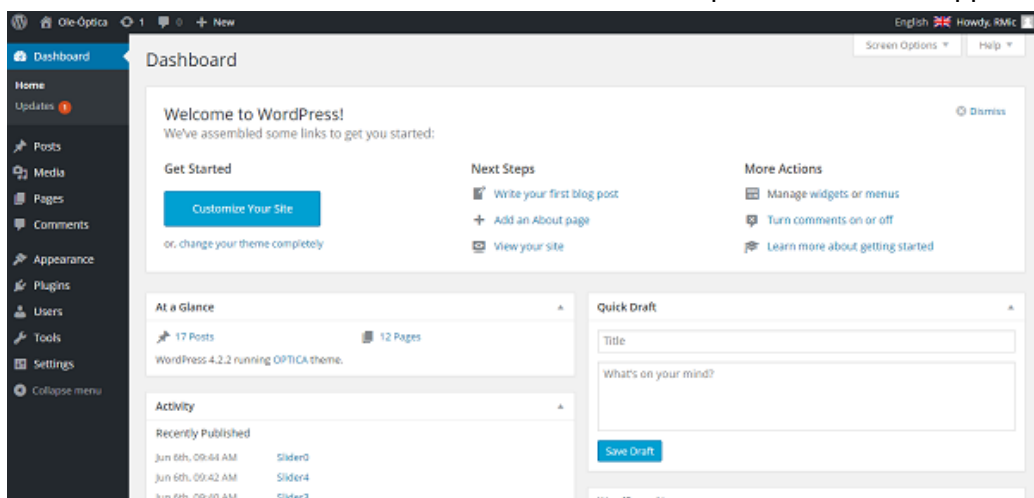

# The Wordpress Dashboard

- Open [Ole-Optica.com/login](http://Ole-Optica.com/login) in your browser.

If *English* is not chosen as the default language the following error-page shows:

- Type your username & password.
- Click on the blue *Log In* button.
- In case you have forgotten your password, please select the corresponding link.

- When the correct user-data has been entered the Wordpress Dashboard appears:

- To fold/unfold the Dashboard menu, click on *Collapse Menu* in the left hand sidebar

- To edit your user-account data, move the mouse over your username in the left/top corner and click on *Edit My Profile*.

- to open your homepage, move the mouse over the homepage name in the top/right corner and click on *Visit Site*.